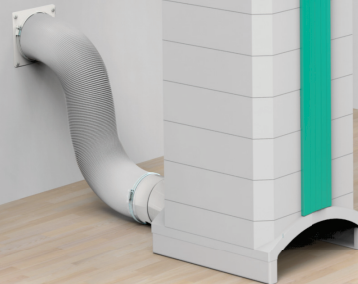

Overview of professional IQAir® accessories

VM FlexVac™
wall-mounted source capture kit

VMF wall-mount bracket

SMC* side-mounted control panel and
VMF wall-mount bracket

VM InFlow™ wall-mounted
ducting adaptor

OutFlow™ ducting adaptor

InFlow™ ducting adaptor

FlexVac™ mobile source
capture kit